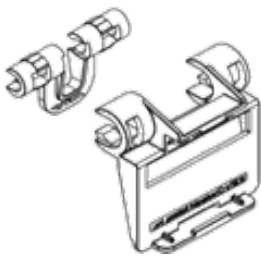

Material: PVC

ANGLE RAIL

Angle

Fit at the flexible rails to fit them in a angled position.

| Art. no. | Dimensions | Color | UQ |
|----------|--------------------------------|-------------|----|
| 30003818 | 15,0 x 20,0 x 35 mm, angle 45° | transparent | 50 |
| 30004044 | 12,7 x 12,7 x 35 mm, angle 45° | black | 50 |

Material: PVC

BLISTER HOOKS

Blister Hook Adapter HD small, medium, large

Adapter for many types of blister hook (T-shape) with adjustable angle (3 positions).

| Art. no. | Color | UQ |
|----------|-------------|----|
| 9461959 | transparent | 25 |

Material: PC

Designed by
METO

Blister Hook Adapter HD small, medium, large

Adjustable in 3 angles with swing-back mechanism.
Fits on most metal and plastic blisterhooks/pins types and brands up to 4-5 mm thickness (please test with sample).
Consists out of 2 parts: 1 for metal hook, 1 for ESL.
Will combined and installed as one.
Fit at the ESL battery case.