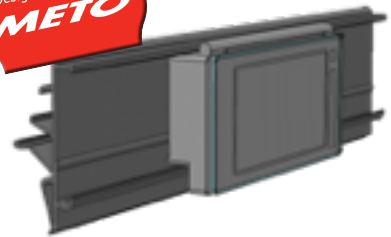

Material: PVC

Designed by
METO

Linde Freezer Rail

The ESL will be inserted direct into the rail. With a clamp part at lower part of the rear side, to insert e.g. stoppers etc. Adjustable in 2 positions. Stiff front.

| Art. no. | Length | Color | UQ |
|------------|----------|--------------------|----|
| on request | 1,250 mm | jet black RAL 9005 | 50 |

Material: PVC

Designed by
METO

EPTA Freezer Rail

The ESL will be inserted direct into the rail. With a clamp part at lower part of the rear side, to insert e.g. stoppers etc. With flexible front.