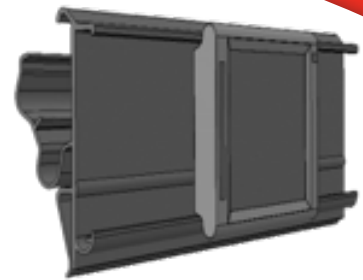

Material: PVC

Designed by
METO

Linde Freezer Rail

The ESL will be inserted direct into the rail. With a clamp part at lower part of the rear side, to insert e.g. stoppers etc. Adjustable in 2 positions. Stiff front.